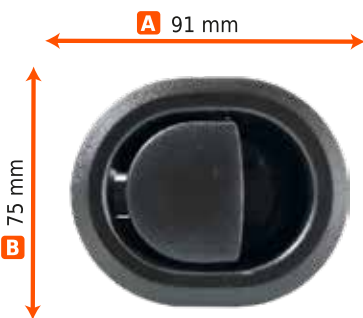

HANDLE GUIDE

** Always measure with the handle out of the furniture **

Large oval handle -
Available in Black and Brown plastic, Black and Chrome effect metal - 6 mm Barrel attachment only

Small oval handle -
Available in Black and Brown plastic - 3.5 mm Barrel or 6 mm Barrel attachment

INSTRUCTIONS TO MEASURE & IDENTIFY HANDLE:

1. Completely remove handle via screws located top and bottom
2. Completely remove cable from back of handle
3. Measure A
4. Measure B
5. Measure C
6. Measure cable if required
7. Order from website