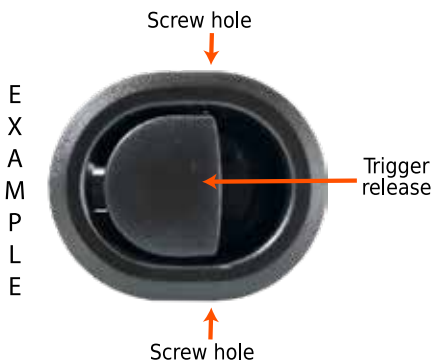

HANDLE GUIDE

** Always measure with the handle out of the furniture **

Large oval handle -
Available in Black and Brown plastic, Black and Chrome effect metal - 6 mm Barrel attachment only

Small oval handle -
Available in Black and Brown plastic - 3.5 mm Barrel or 6 mm Barrel attachment

INSTRUCTIONS TO MEASURE & IDENTIFY HANDLE:

1. Completely remove handle via screws located top and bottom
2. Completely remove cable from back of handle
3. Measure A
4. Measure B
5. Measure C
6. Measure cable if required
7. Order from website