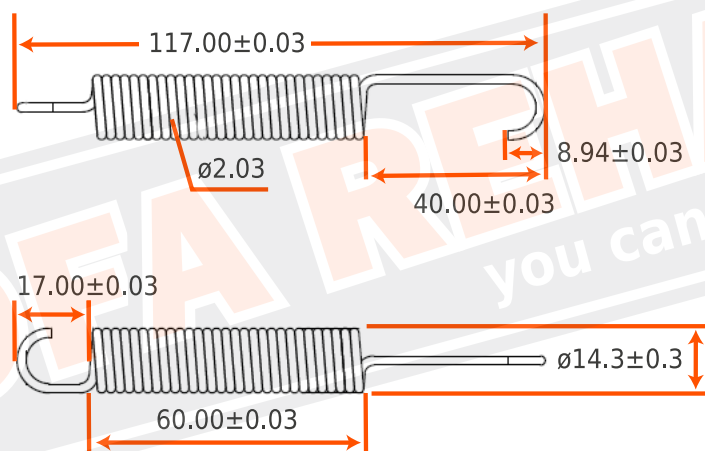

RECLINER LOCKDOWN SPRING - 117mm

Spring has a foam insert in centre of the coil section.

Call our Customer Support Line on 07 2111 4088

PO Box 1577, North Lakes Qld 4509 | info@sofarehab.com.au | www.sofarehab.com | ABN 73 620 447 565